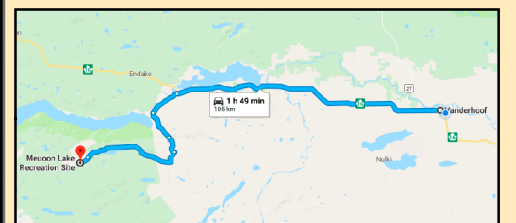

Scale: 1:500

25

Meters

Recreation Sites and Trails BC
QR Code:

BC Gov Web site for:
- Meuoon REC1102 Rec Site

Key Map

Meuoon
Lake

HOLY CROSS BINTA 200